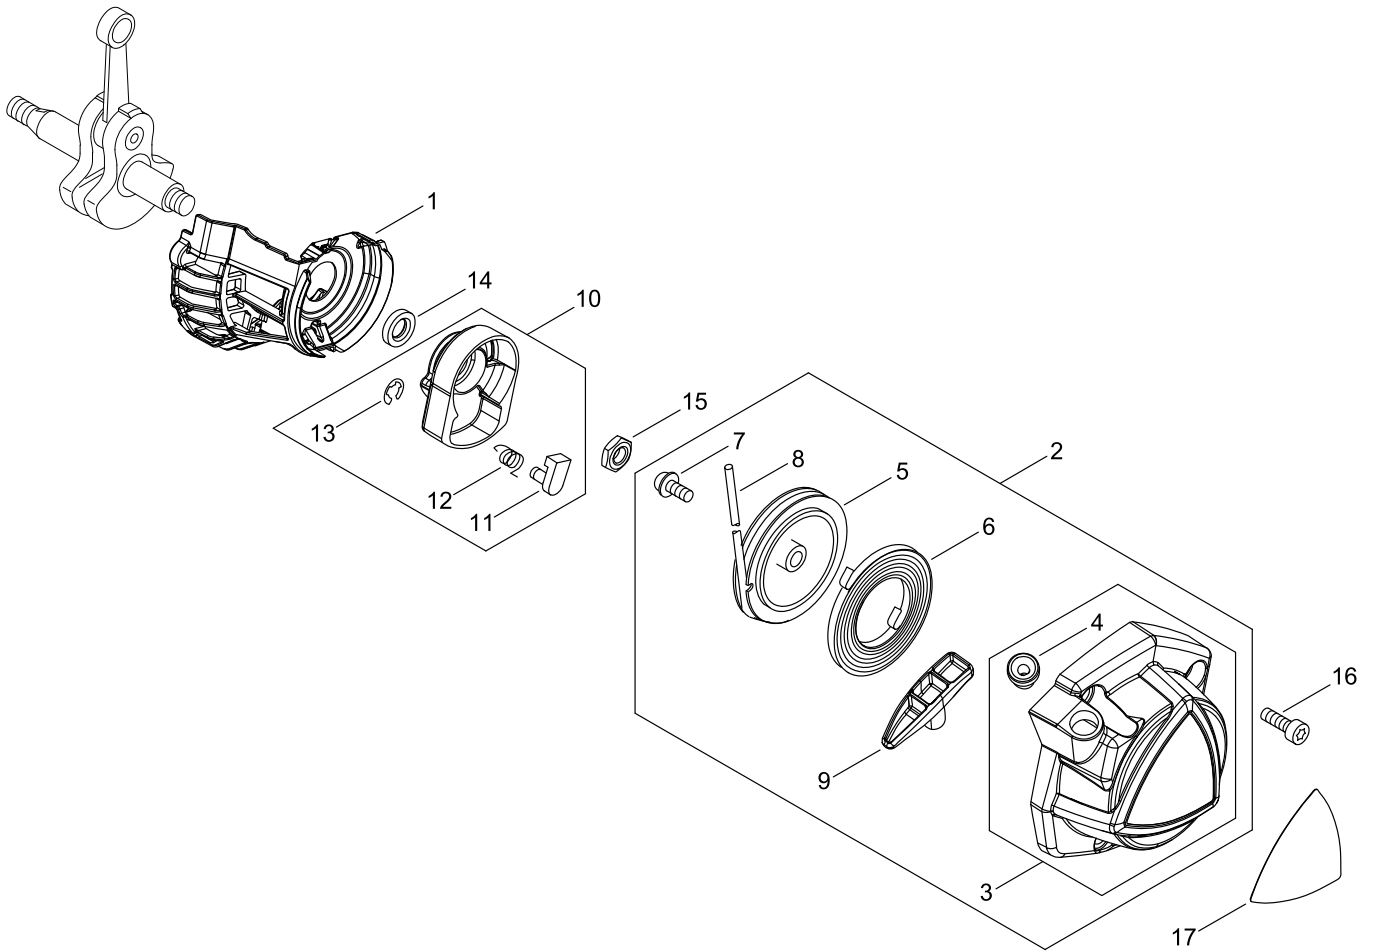

RECOIL STARTER, PULLY

RECOIL STARTER, PULLY

Key No.	LV (+)	Part No	Description	Qty	Standard
1		A127-000510	COVER,DUST	1	
2		A051-003310	STARTER,RECOIL ASY	1	
3	+	P022-048990	STATER CASE	1	
4	++	P022-045770	GUIDE, ROPE	1	
5	+	P022-049000	REEL	1	
6	+	P022-019680	SPRING, SPIRAL	1	
7	+	177236-44330	SCREW	1	
8	+	P022-049010	ROPE,STARTER	1	
9	+	P022-036700	GRIP, STARTER	1	
10		A052-000520	PULLEY,ASM STARTER	1	
11	+	A514-000120	RACHET	1	
12	+	177234-40630	SPRING, RETURN	1	
13	+	P022-002100	E-RING	1	4
14		V306-000620	WASHER,CIRCULAR 8	1	PB-26XHD
15		900502-00008	NUT 8 (3N)	1	3N8
16		V805-000150	BOLT, TORX 5	3	TB-5*16 10.9
17		X547-003480	LABEL,ECHO	1	ECHO+PB-2620