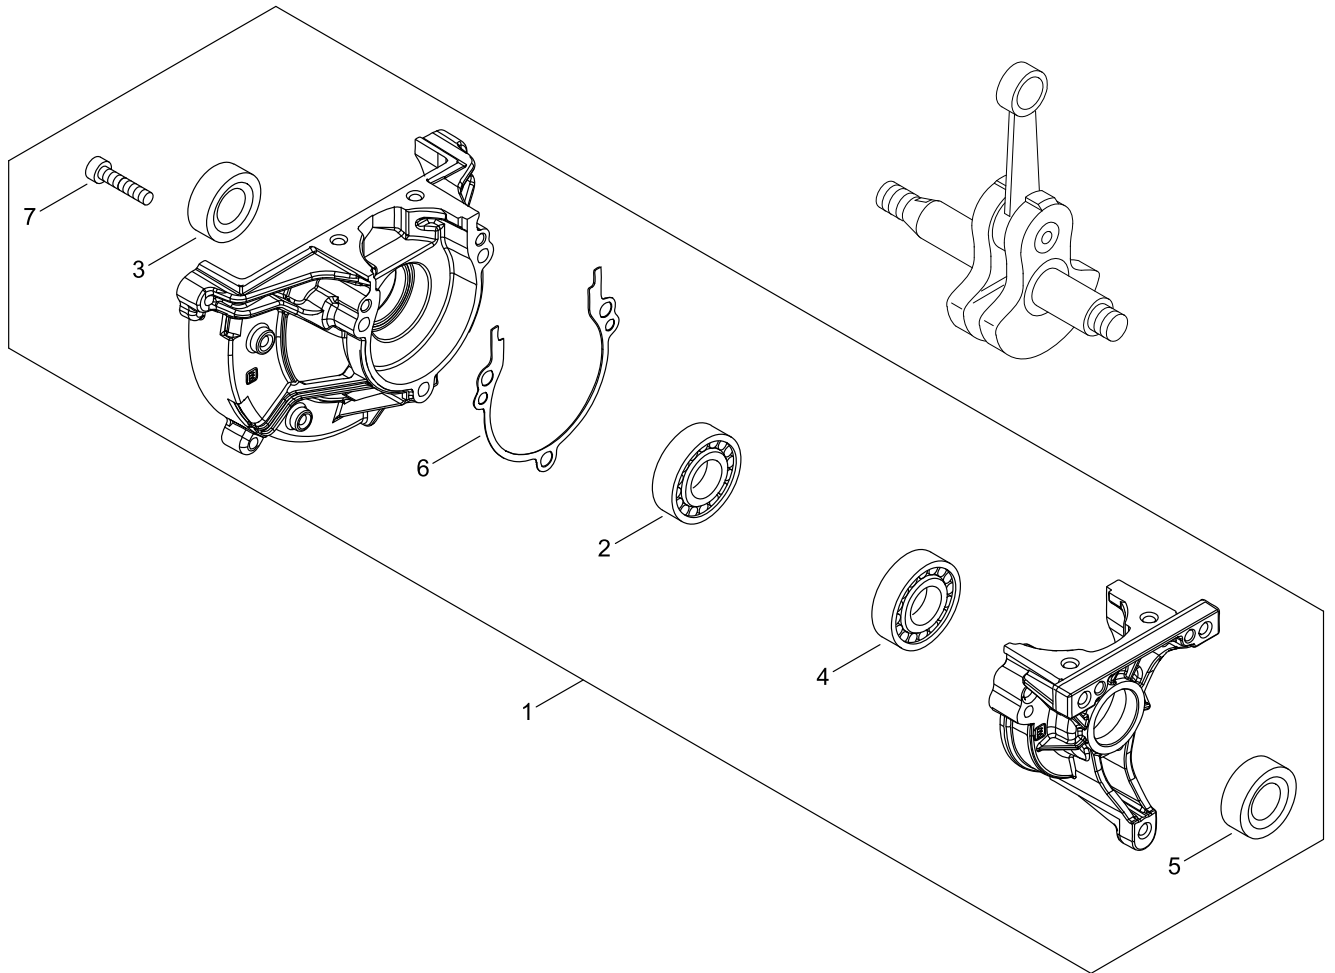

PB-2620

Serial number: 38000001-38999999

Last update date: 01/28/2020

TABLE OF CONTENTS

CYLINDER, PISTON, CRANKSHAFT.....	1
CRANKCASE	3
MAGNETO.....	5
AIR CLEANER, CARBURETOR.....	7
CARBURETOR.....	9
FUEL TANK.....	11
MUFFLER	13
RECOIL STARTER, PULLY	15
FAN CASE	17
THROTTLE	19
PIPE.....	21
ACCESSORIES	23

CYLINDER, PISTON, CRANKSHAFT

CYLINDER, PISTON, CRANKSHAFT

Key No.	LV (+)	Part No	Description	Qty	Standard
1		A011-001570	CRANKSHAFT,ASY	1	
2		A130-002370	CYLINDER	1	
3		V100-000860	GASKET,CYL	1	T0.5
4		V805-000210	BOLT, TORX 5	4	TB-5*20 12.9
5		P021-052780	PISTON KIT	1	
6	+	A101-000010	RING,PISTON	2	
7	+	100013-35430	PIN, PISTON	1	6*9*27.8
8	+	100015-03931	CIRCLIP, PISTON PIN	2	
9	+	V554-000020	BEARING,NEEDLE 9	1	KTV-91212EG14-B2
10	+	100014-53630	SPACER, PISTON PIN	2	
11		A190-001640	COVER,ENGINE	1	W/TPE GRIP
12		V805-000010	BOLT, TORX 5	6	TT-5*20 DG 10.9

CRANKCASE

CRANKCASE

Key No.	LV (+)	Part No	Description	Qty	Standard
1		P021-052790	CRANKCASE SET	1	
2	+	900800-36001	BEARING, BALL	1	6001
3	+	100212-42031	OILSEAL	1	ISCD 12*22*4.5
4	+	900810-36000	BEARING, BALL	1	6000
5	+	V503-000040	SEAL,OIL 10	1	ISCD 10*20*5F
6	+	V102-000300	GASKET,CRANKCASE	1	
7	+	V805-000220	BOLT, TORX 5	3	TB-5*25 12.9