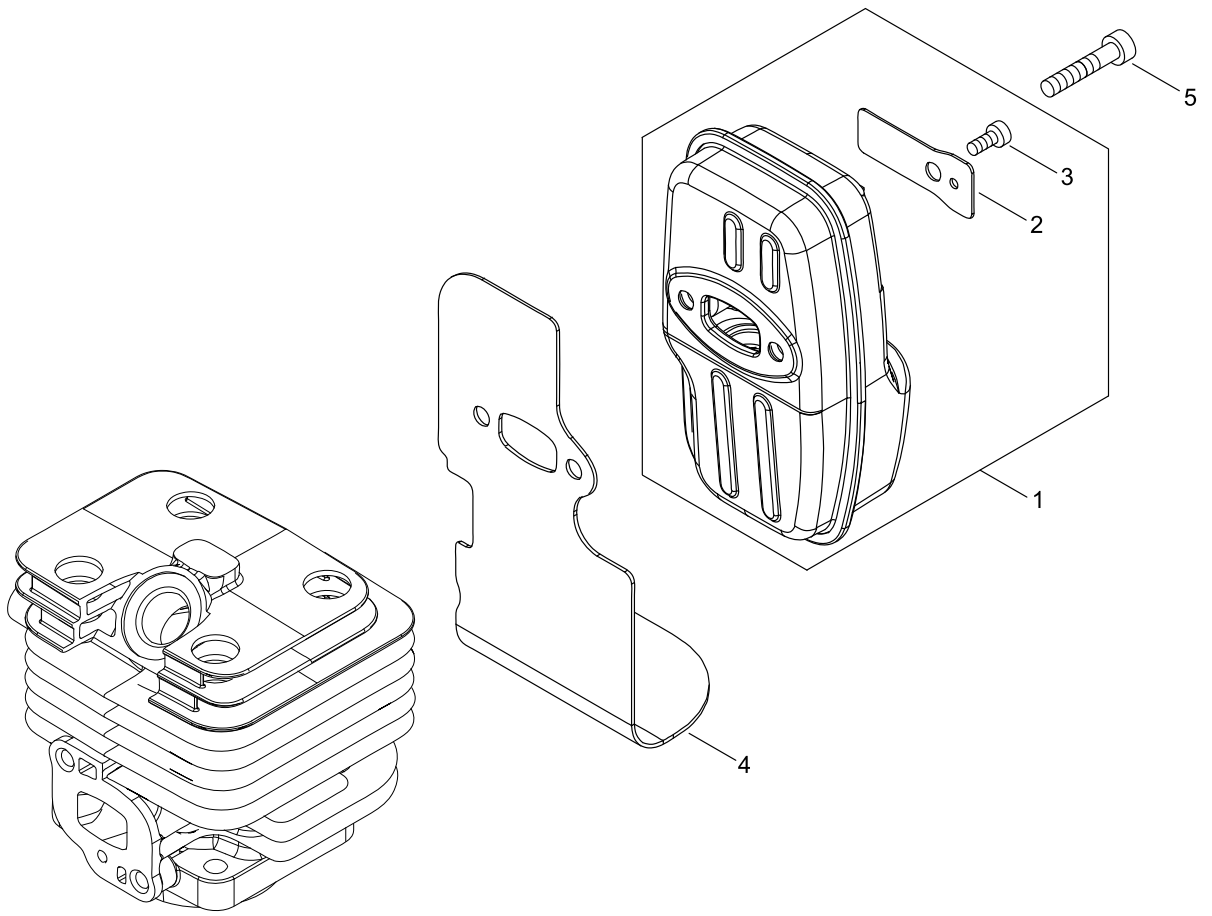

MUFFLER

MUFFLER

Key No.	LV (+)	Part No	Description	Qty	Standard
1		P021-052830	MUFFLER ASY	1	
2	+	A310-000510	SCREEN, ARRESTOR	1	17*41.5
3	+	V804-000030	BOLT, TORX 4	1	TB-4*8 10.9
4		V104-002350	GASKET,EXHAUST	1	T1.0
5		V805-000210	BOLT, TORX 5	2	TB-5*20 12.9