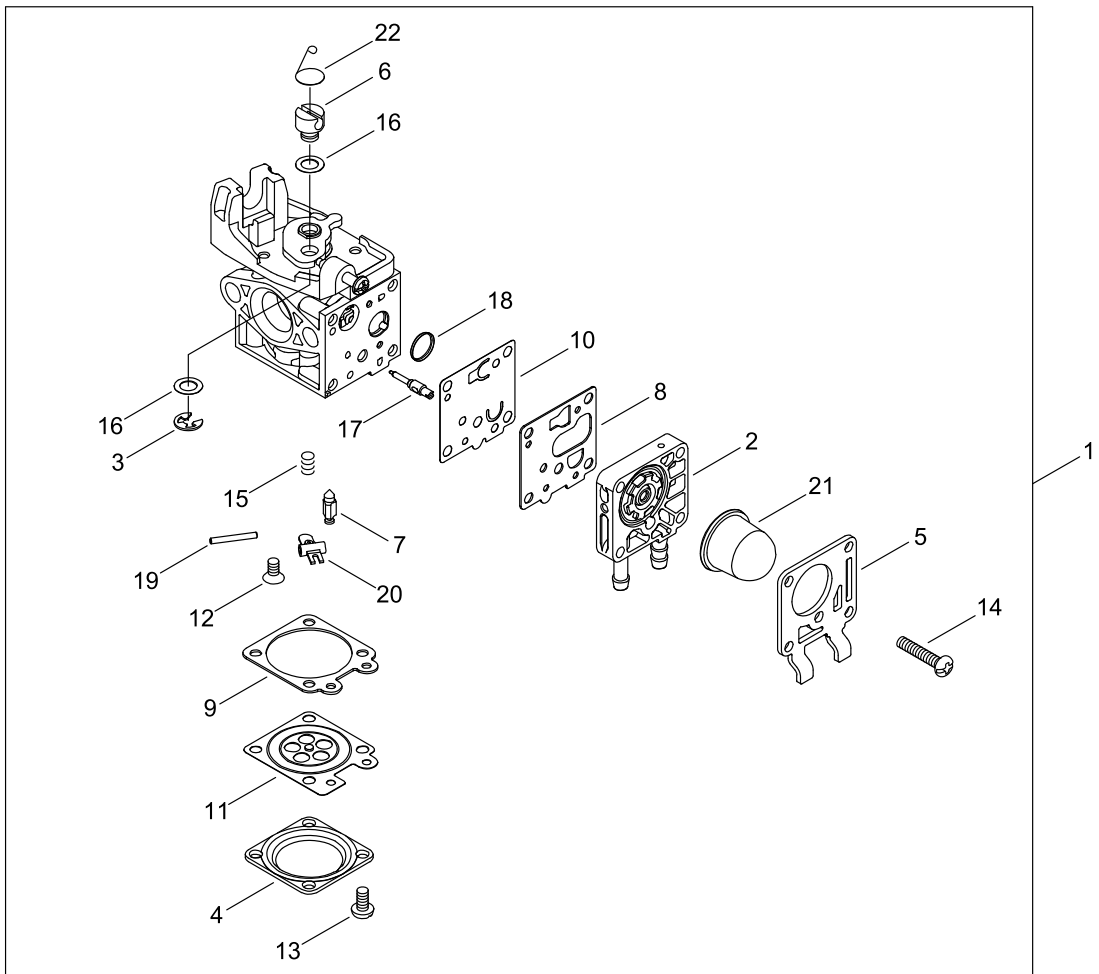

CYLINDER, PISTON, CRANKSHAFT

CYLINDER, PISTON, CRANKSHAFT

Key No.	LV (+)	Part No	Description	Qty	Standard
1		A011-001570	CRANKSHAFT,ASY	1	
2		A130-002370	CYLINDER	1	
3		V100-000860	GASKET,CYL	1	T0.5
4		V805-000210	BOLT, TORX 5	4	TB-5*20 12.9
5		P021-052780	PISTON KIT	1	
6	+	A101-000010	RING,PISTON	2	
7	+	100013-35430	PIN, PISTON	1	6*9*27.8
8	+	100015-03931	CIRCLIP, PISTON PIN	2	
9	+	V554-000020	BEARING,NEEDLE 9	1	KTV-91212EG14-B2
10	+	100014-53630	SPACER, PISTON PIN	2	
11		A190-001640	COVER,ENGINE	1	W/TPE GRIP
12		V805-000010	BOLT, TORX 5	6	TT-5*20 DG 10.9

MAGNETO

MAGNETO

Key No.	LV (+)	Part No	Description	Qty	Standard
1		A409-001320	ROTOR, MAGNETO	1	
2		A411-001840	COIL, IGNITION	1	ID#A10087
3		100142-12330	KEY, WOODRUFF	1	
4		900515-00008	NUT, FLANGE	1	8
5		V323-000070	WASHER,CIRCULAR 5	2	5.2*10*3
6		V805-000210	BOLT, TORX 5	2	TB-5*20 12.9
7		A425-000000	SPARKPLUG	1	BPMR8Y
8		A427-000013	CAP,SPARK PLUG	1	
9		A426-000010	TERMINAL,SPARKPLUG	1	

CARBURETOR

CARBURETOR

Key No.	LV (+)	Part No	Description	Qty	Standard
1		A021-004930	CARBURETOR, DIAPHRAGM	1	WYG-14
2	+	P003-006120	BODY ASSEMBLY, PUMP	1	
3	+	123173-07930	CLIP	1	
4	+	123142-03930	COVER, M. DIAPHRAGM	1	
5	+	P003-004510	COVER, FUEL PUMP	1	
6	+	P003-005850	SWIVEL	1	
7	+	123137-19830	VALVE, INLET NEEDLE	1	
8	+	P003-004530	GASKET, FUEL PUMP	1	
9	+	123140-27230	GASKET,M. DIAPHRAGM	1	
10	+	P003-004540	DIAPHRAGM, FUEL PUMP	1	
11	+	P003-001670	DIAPHRAGM, METERING	1	
12	+	P003-005860	SCREW	1	
13	+	P003-004560	SCREW	4	
14	+	P003-004570	SCREW	4	
15	+	P003-005870	SPRING	1	
16	+	P003-001710	WASHER	2	
17	+	P003-005880	NEEDLE	1	
18	+	123126-10631	SCREEN, INLET	1	
19	+	123138-03930	PIN, METERING LEVER	1	
20	+	P003-001630	LEVER, METERING	1	
21	+	123181-09560	PUMP, PRIMER	1	
22	+	P003-006220	CLIP	1	