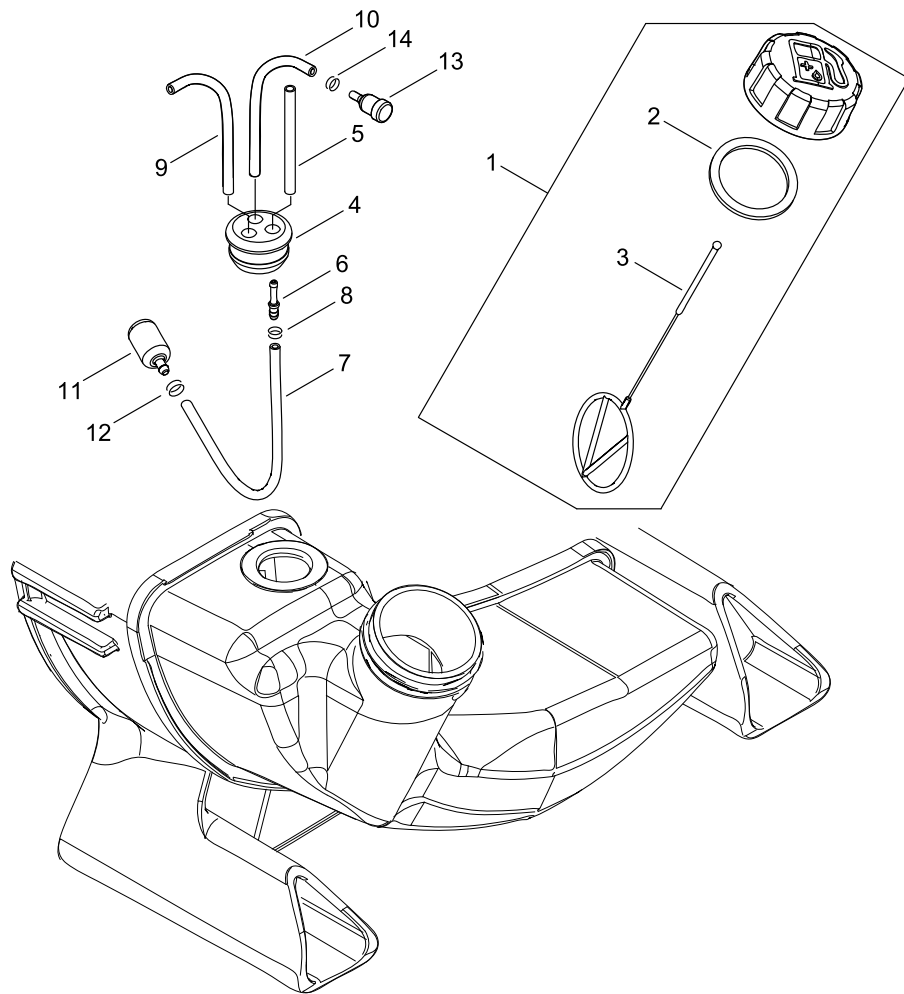

FUEL TANK

FUEL TANK

Key No.	LV (+)	Part No	Description	Qty	Standard
1		P100-006640	CAP,FUEL ASY	1	
2	+	V107-000190	GASKET,FUEL CAP	1	37.9*T2.2
3	+	131051-56030	CLIP, FUEL CAP	1	100L
4		132115-46730	GROMMET, FUEL	1	
5		V471-003590	PIPE	1	
6		V186-000520	JOINT,PIPE	1	
7		132010-04921	PIPE 3* 5*150	1	3*5*150
8		V490-001240	CLIP	1	
9		132010-49730	PIPE 3*6*85	1	3*6*85 YL
10		V471-005251	PIPE	1	3*5*60
11		A369-000470	STRAINER, FUEL	1	
12		V490-001240	CLIP	1	
13		A356-000031	VALVE,CHECK	1	
14		V490-001240	CLIP	1