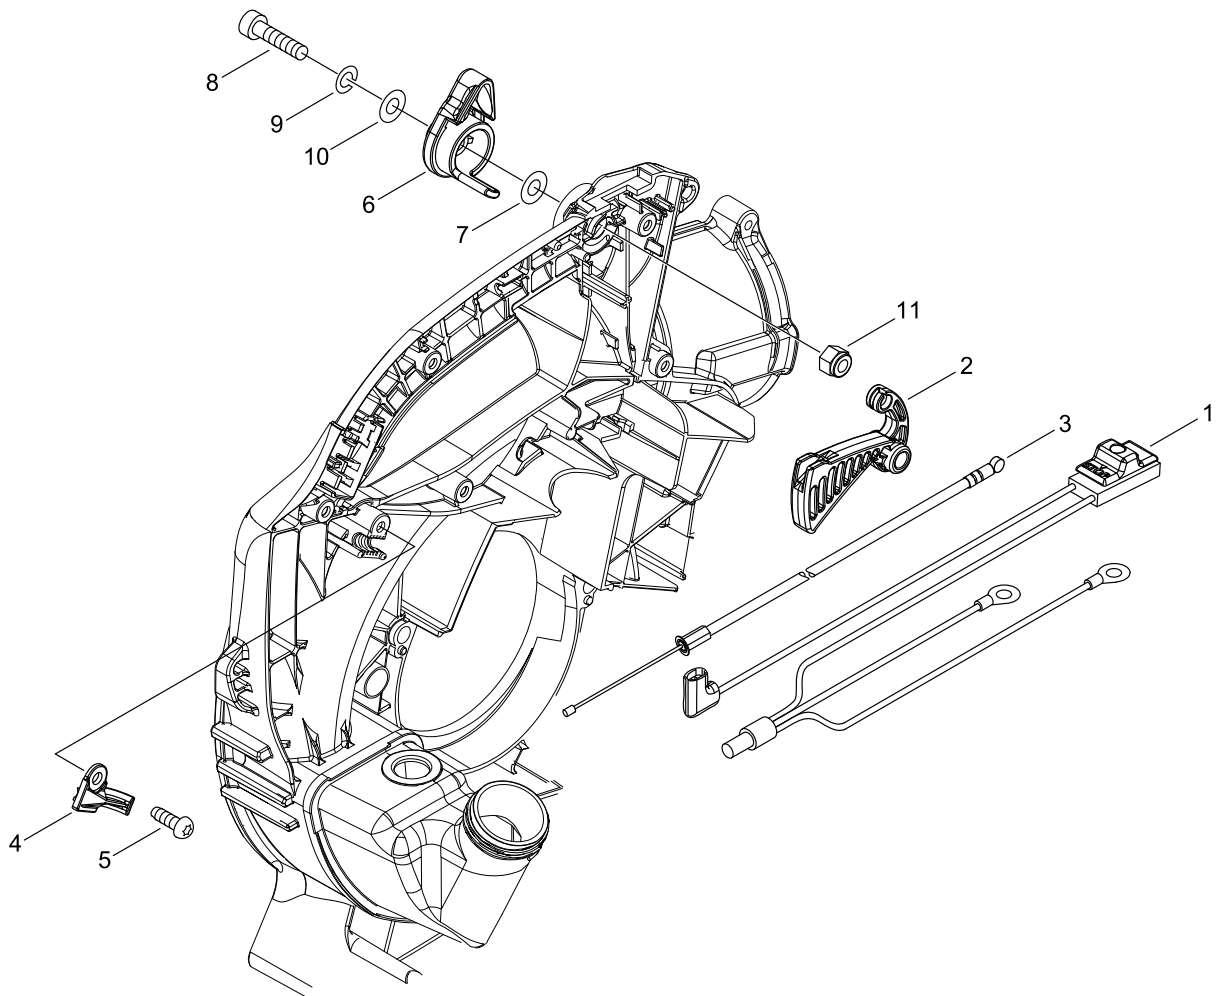

THROTTLE

THROTTLE

Key No.	LV (+)	Part No	Description	Qty	Standard
1		P021-052770	SWITCH,ON OFF	1	
2		C450-001050	CONTROL, THROTTLE	1	
3		V430-005240	CABLE,BOWDEN	1	
4		C480-000220	GUIDE, CABLE	1	
5		V805-000240	BOLT, TORX 5	1	TT-5*12 DG 10.9
6		C453-000300	LEVER,THROTTLE	1	
7		900603-00005	WASHER	1	5
8		V805-000220	BOLT, TORX 5	1	TB-5*25 12.9
9		900605-00005	WASHER, SPRING	1	5
10		900602-00005	WASHER	1	5
11		900562-50005	NUT, LOCK	1	5