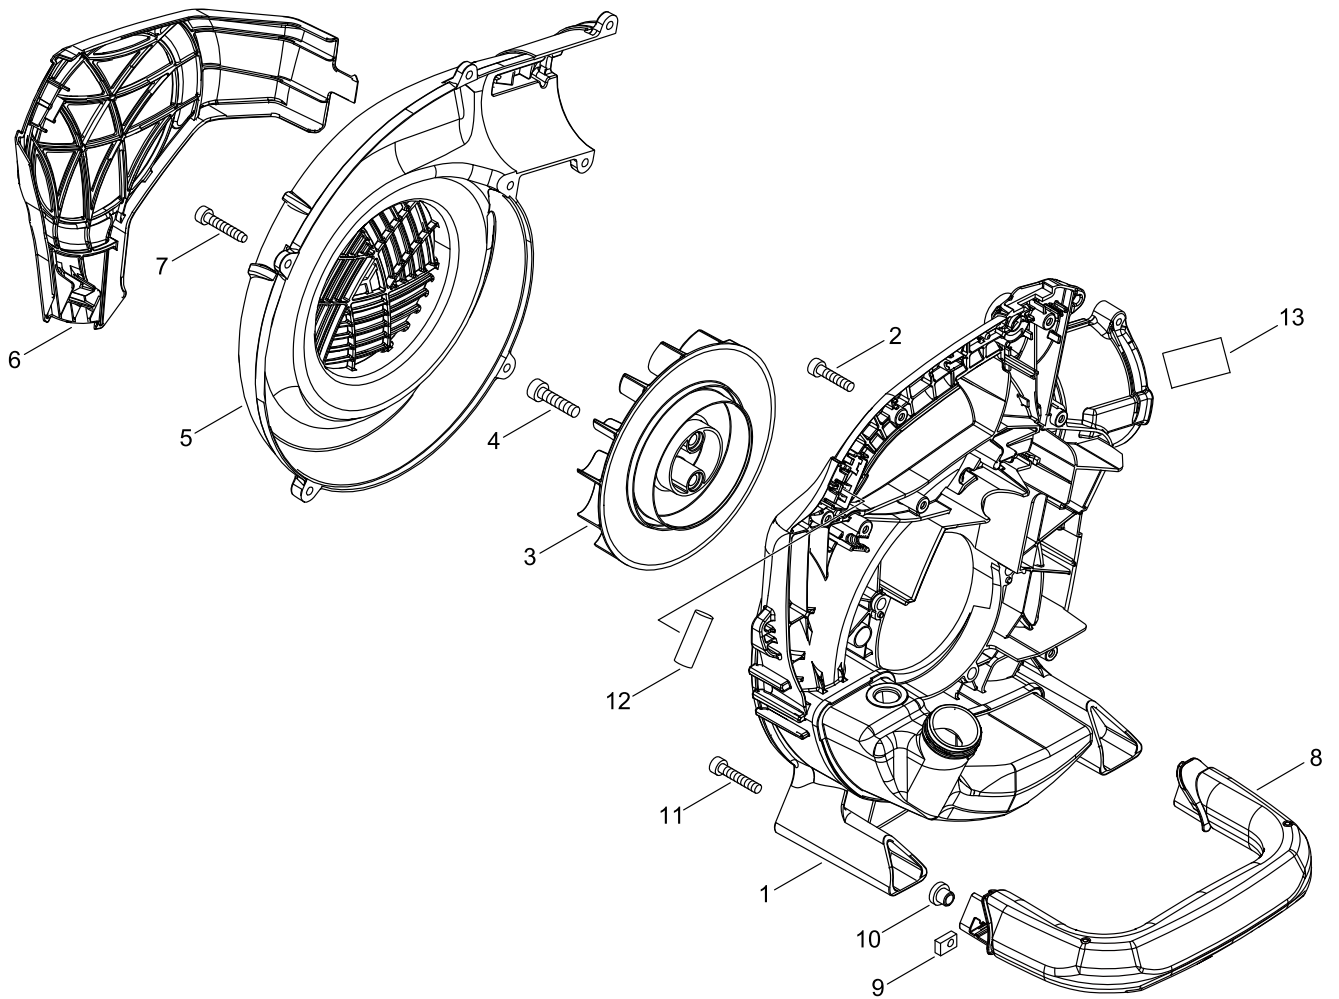

FAN CASE

FAN CASE

Key No.	LV (+)	Part No	Description	Qty	Standard
1		E103-001540	CASE,FAN	1	E-SIDE,W/TANK
2		V805-000150	BOLT, TORX 5	4	TB-5*16 10.9
3		E100-000290	FAN,BLOWER	1	
4		V806-000010	BOLT, TORX 6	2	TB-6*20 10.9
5		E103-001470	CASE,FAN	1	
6		E104-000270	GRID, BLOWER	1	
7		V805-000010	BOLT, TORX 5	7	TT-5*20 DG 10.9
8		C041-000810	HANDLE,ASM REAR	1	PB-26XHD
9		V263-000530	NUT,5	2	8*12*T4 M5
10		V353-000750	COLLAR,5	2	
11		V805-000160	BOLT, TORX 5	2	TB-5*20 10.9
12		C688-000070	WEIGHT	1	PB-26XHD
13		X505-010760	LABEL,CAUTION	1	ISO SYMBOL PB