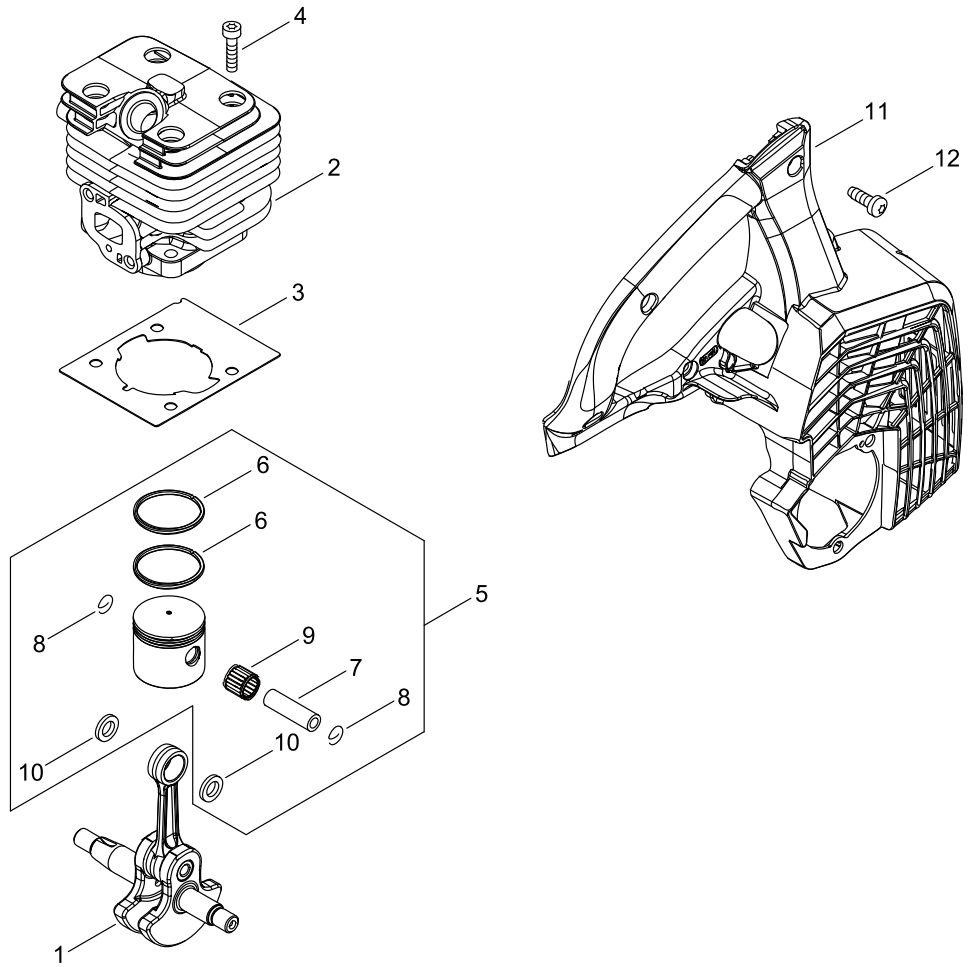

CYLINDER, PISTON, CRANKSHAFT

CYLINDER, PISTON, CRANKSHAFT

Key No.	LV (+)	Part No	Description	Qty	Standard
1		A011-001570	CRANKSHAFT,ASY	1	
2		A130-002370	CYLINDER	1	
3		V100-000860	GASKET,CYL	1	T0.5
4		V805-000210	BOLT, TORX 5	4	TB-5*20 12.9
5		P021-052780	PISTON KIT	1	
6	+	A101-000010	RING,PISTON	2	
7	+	100013-35430	PIN, PISTON	1	6*9*27.8
8	+	100015-03931	CIRCLIP, PISTON PIN	2	
9	+	V554-000020	BEARING,NEEDLE 9	1	KTV-91212EG14-B2
10	+	100014-53630	SPACER, PISTON PIN	2	
11		A190-001640	COVER,ENGINE	1	W/TPE GRIP
12		V805-000010	BOLT, TORX 5	6	TT-5*20 DG 10.9

CRANKCASE

CRANKCASE

Key No.	LV (+)	Part No	Description	Qty	Standard
1		P021-052790	CRANKCASE SET	1	
2	+	900800-36001	BEARING, BALL	1	6001
3	+	100212-42031	OILSEAL	1	ISCD 12*22*4.5
4	+	900810-36000	BEARING, BALL	1	6000
5	+	V503-000040	SEAL,OIL 10	1	ISCD 10*20*5F
6	+	V102-000300	GASKET,CRANKCASE	1	
7	+	V805-000220	BOLT, TORX 5	3	TB-5*25 12.9

CARBURETOR

CARBURETOR

Key No.	LV (+)	Part No	Description	Qty	Standard
1		A021-004930	CARBURETOR, DIAPHRAGM	1	WYG-14
2	+	P003-006120	BODY ASSEMBLY, PUMP	1	
3	+	123173-07930	CLIP	1	
4	+	123142-03930	COVER, M. DIAPHRAGM	1	
5	+	P003-004510	COVER, FUEL PUMP	1	
6	+	P003-005850	SWIVEL	1	
7	+	123137-19830	VALVE, INLET NEEDLE	1	
8	+	P003-004530	GASKET, FUEL PUMP	1	
9	+	123140-27230	GASKET,M. DIAPHRAGM	1	
10	+	P003-004540	DIAPHRAGM, FUEL PUMP	1	
11	+	P003-001670	DIAPHRAGM, METERING	1	
12	+	P003-005860	SCREW	1	
13	+	P003-004560	SCREW	4	
14	+	P003-004570	SCREW	4	
15	+	P003-005870	SPRING	1	
16	+	P003-001710	WASHER	2	
17	+	P003-005880	NEEDLE	1	
18	+	123126-10631	SCREEN, INLET	1	
19	+	123138-03930	PIN, METERING LEVER	1	
20	+	P003-001630	LEVER, METERING	1	
21	+	123181-09560	PUMP, PRIMER	1	
22	+	P003-006220	CLIP	1	