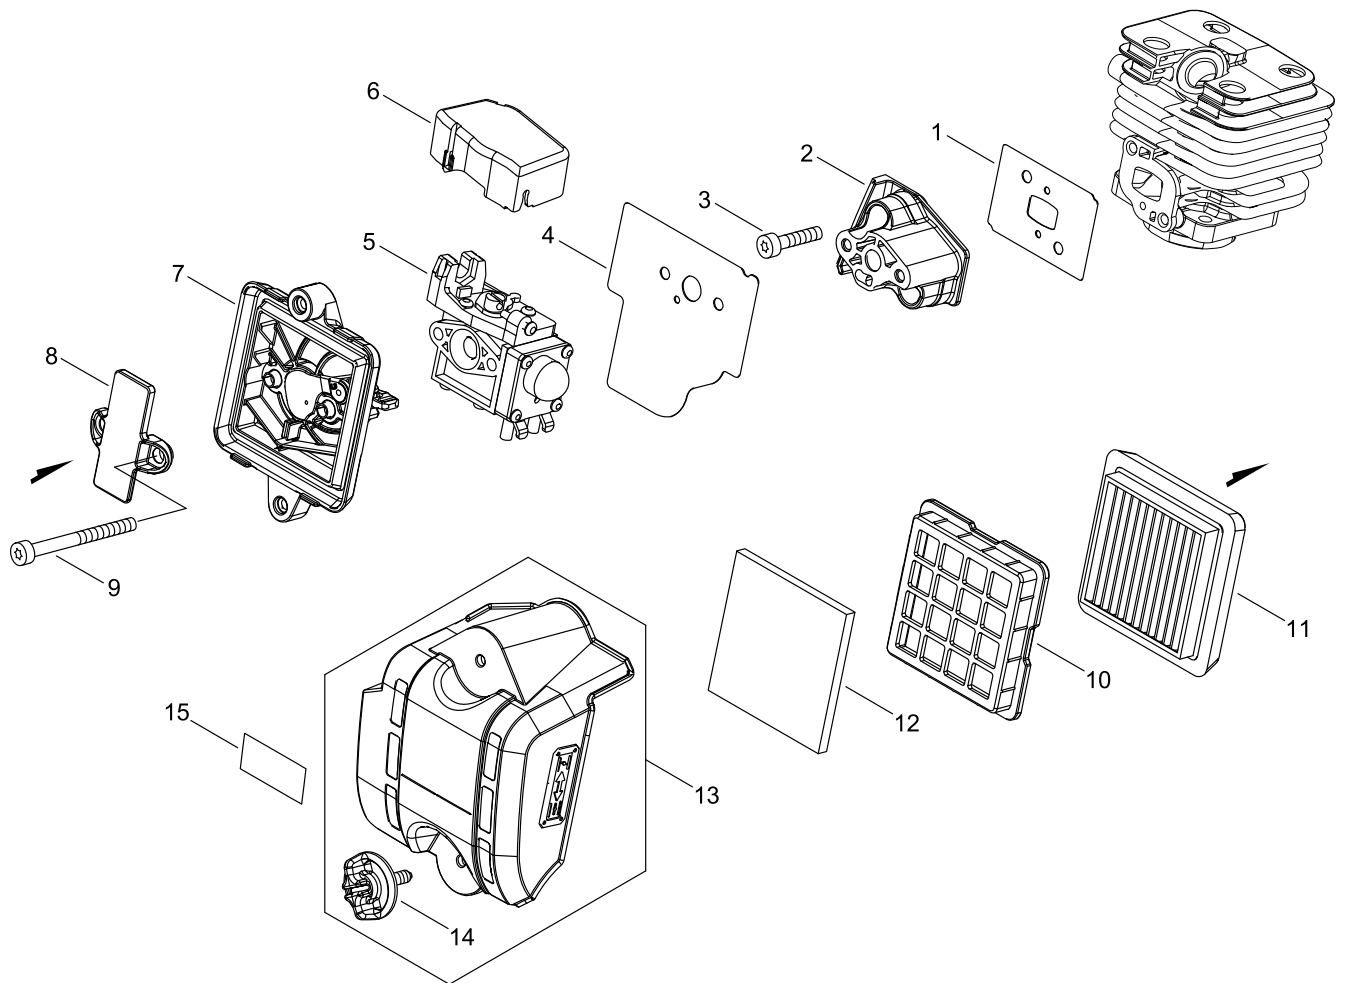

AIR CLEANER, CARBURETOR

AIR CLEANER, CARBURETOR

Key No.	LV (+)	Part No	Description	Qty	Standard
1		V103-001950	GASKET,INTAKE	1	AF74 T0.5
2		A200-001220	INSULATOR, INTAKE	1	PB-26XHD
3		V253-000990	SCREW,5	2	TB2403 12MM
4		V103-002070	GASKET,INTAKE	1	AF74 T0.5
5		A021-004930	CARBURETOR, DIAPHRAGM	1	WYG-14
6		A127-000540	COVER,DUST	1	PB-2620
7		P021-052810	CASE,CLEANER	1	
8		A244-000360	PLATE, PREVENT	1	
9		V805-000340	BOLT, TORX 5	2	TB-5*60 10.9
10		A227-000050	PLATE, ELEMENT	1	
11		A226-002030	ELEMENT, AIR FILTER	1	
12		A226-002040	ELEMENT, AIR FILTER	1	HP-70
13		P021-052800	CLEANER COVER ASY	1	
14	+	A235-000380	KNOB,CLEANER LID	2	
15		X530-000610	LABEL,EYE CATCHER	1	X-SERIES